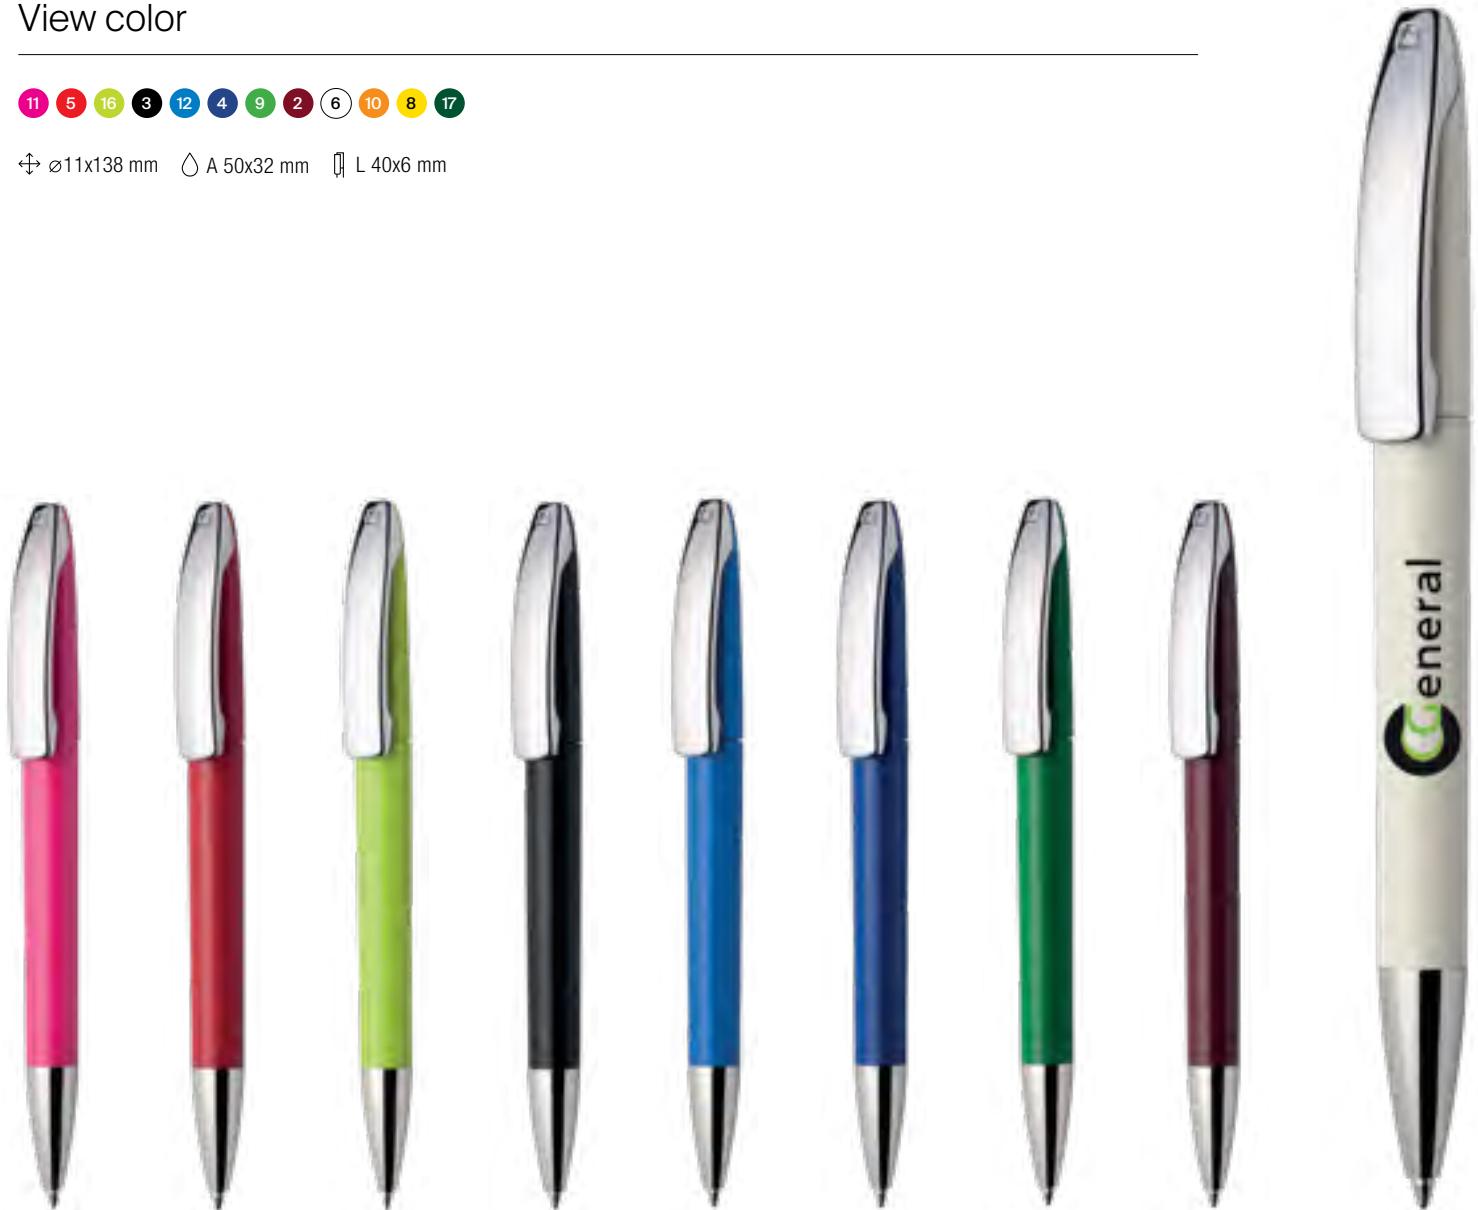

2364

View color

± ∅11x138 mm   △ A 50x32 mm   ▯ L 40x6 mm