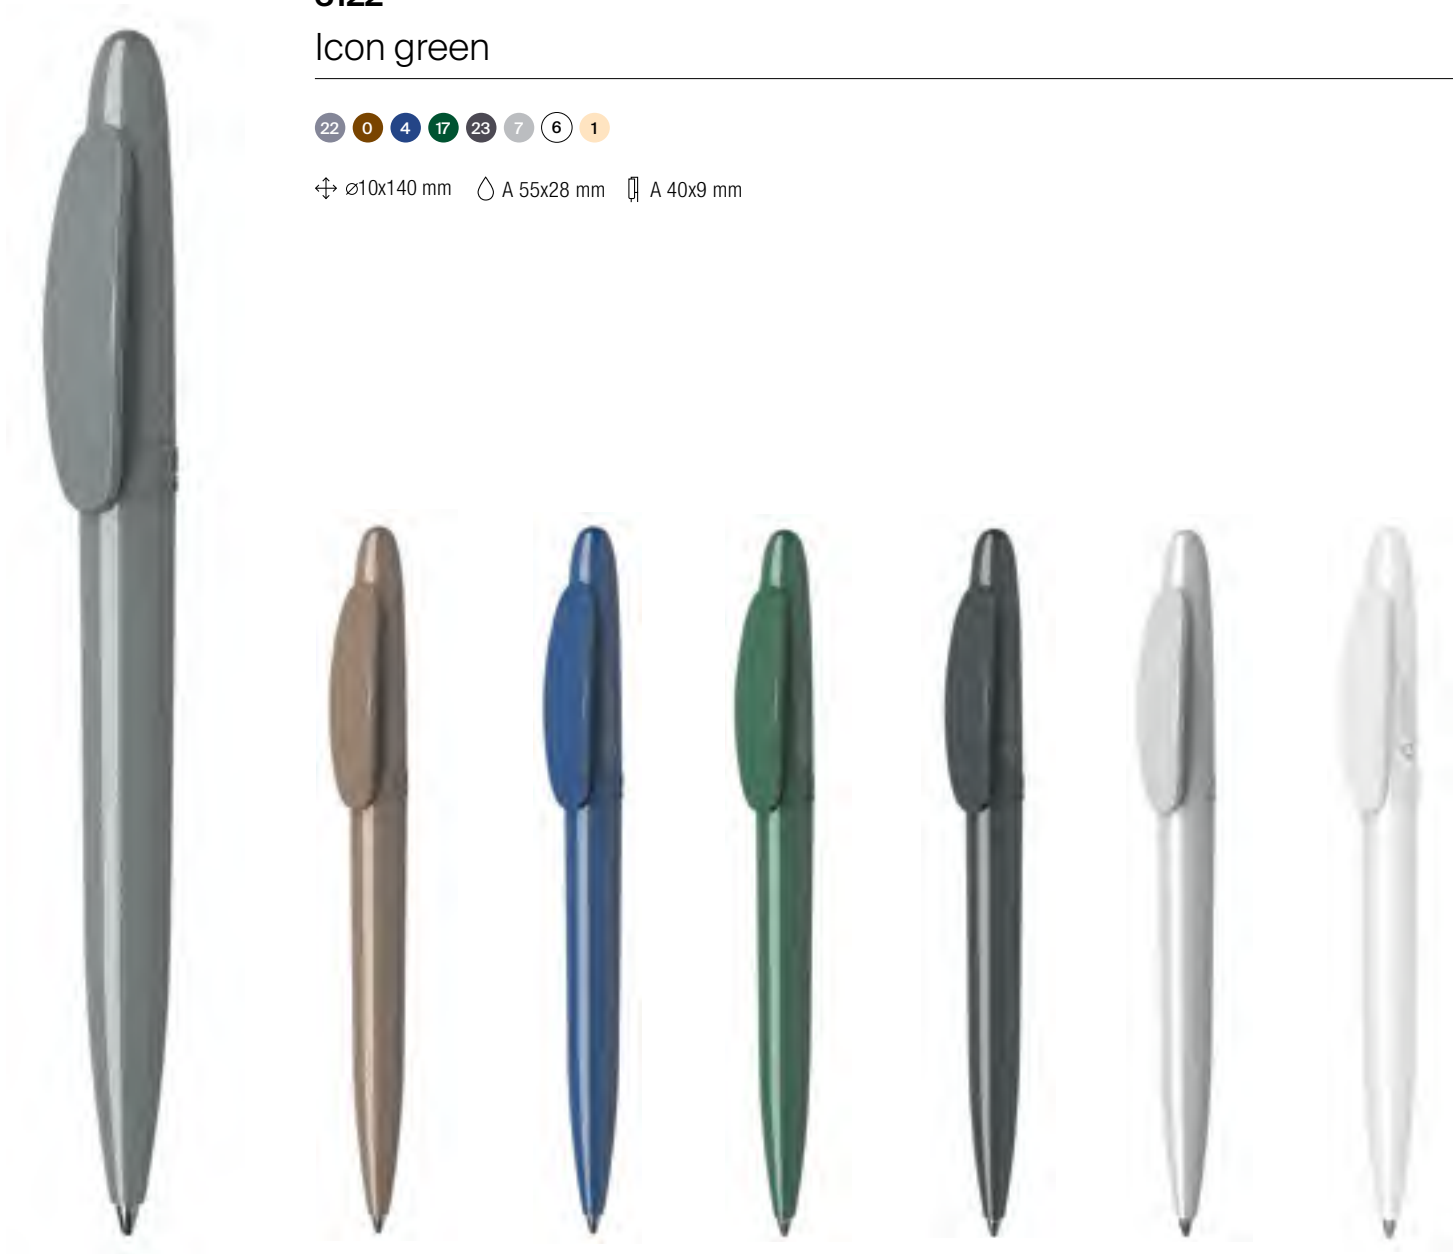

3122

Icon green

---

22 0 4 17 23 7 6 1

↕ ∅10x140 mm   △ A 55x28 mm   □ A 40x9 mm