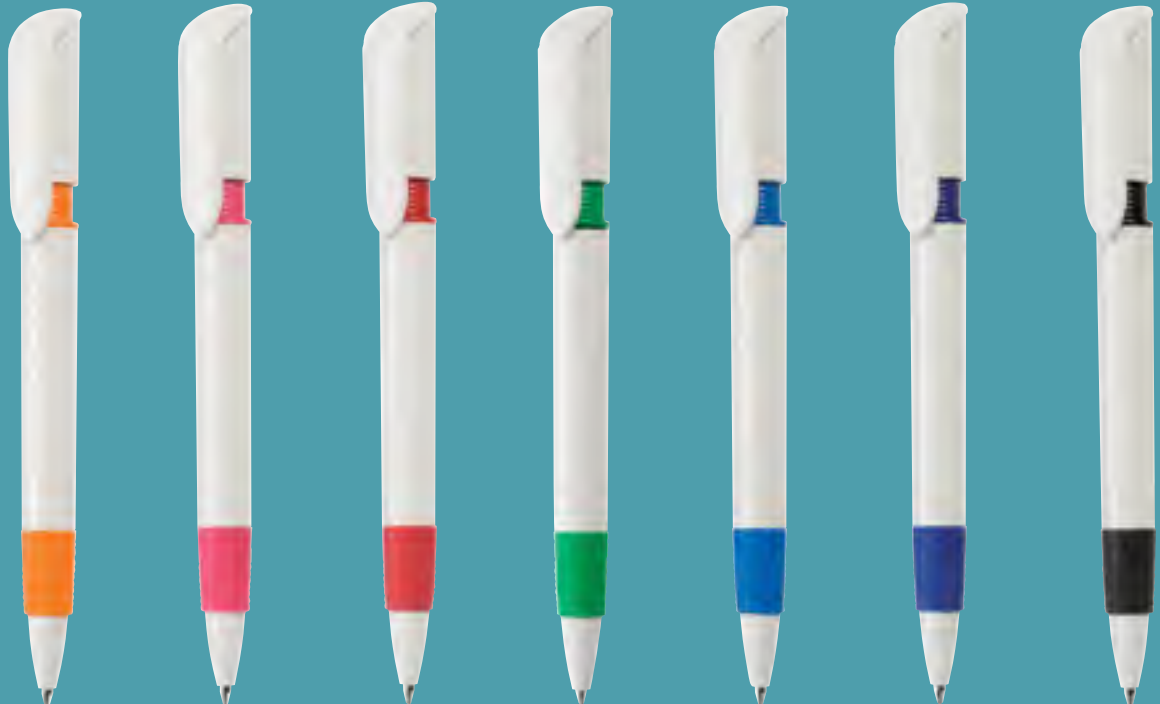

Made in Italy

2518
S40 Color grip black

± ø11x139 mm A 40x28 mm

2519
S40 White grip color

18 10 11 5 16 9 12 4 3 6 8

± ø11x139 mm A 40x28 mm

Made in Italy

2419