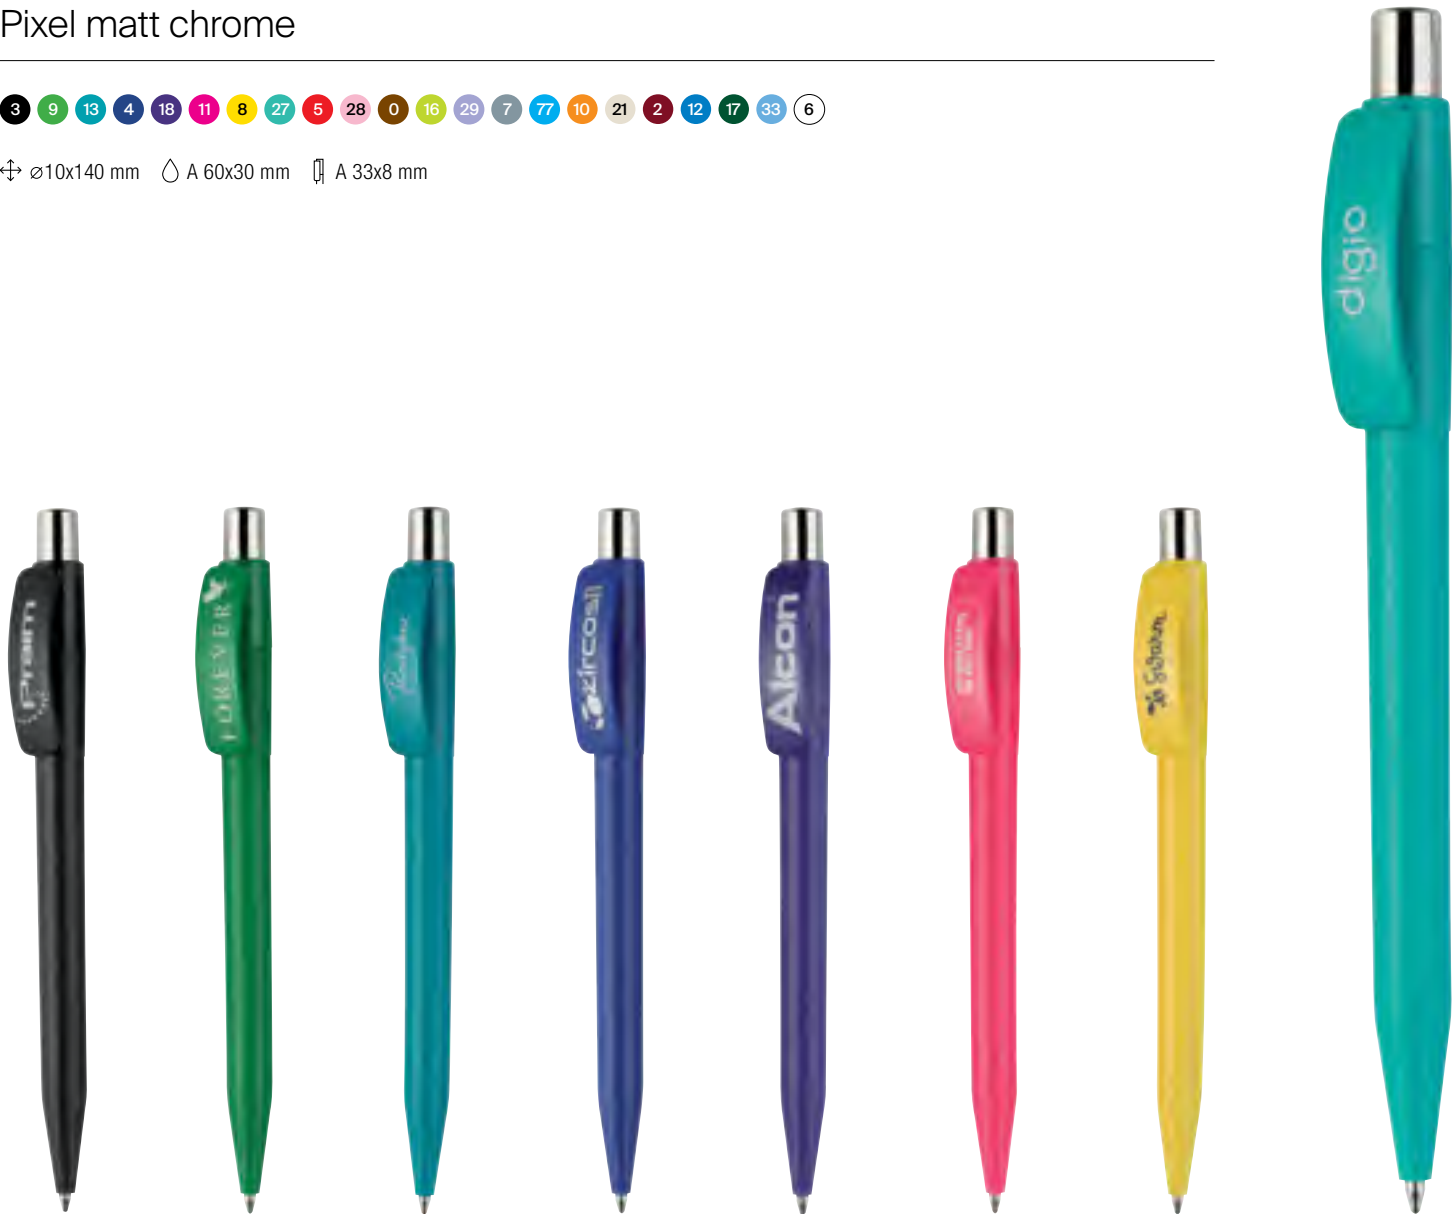

1959

Pixel matt chrome

± ∅10x140 mm   △ A 60x30 mm   □ A 33x8 mm