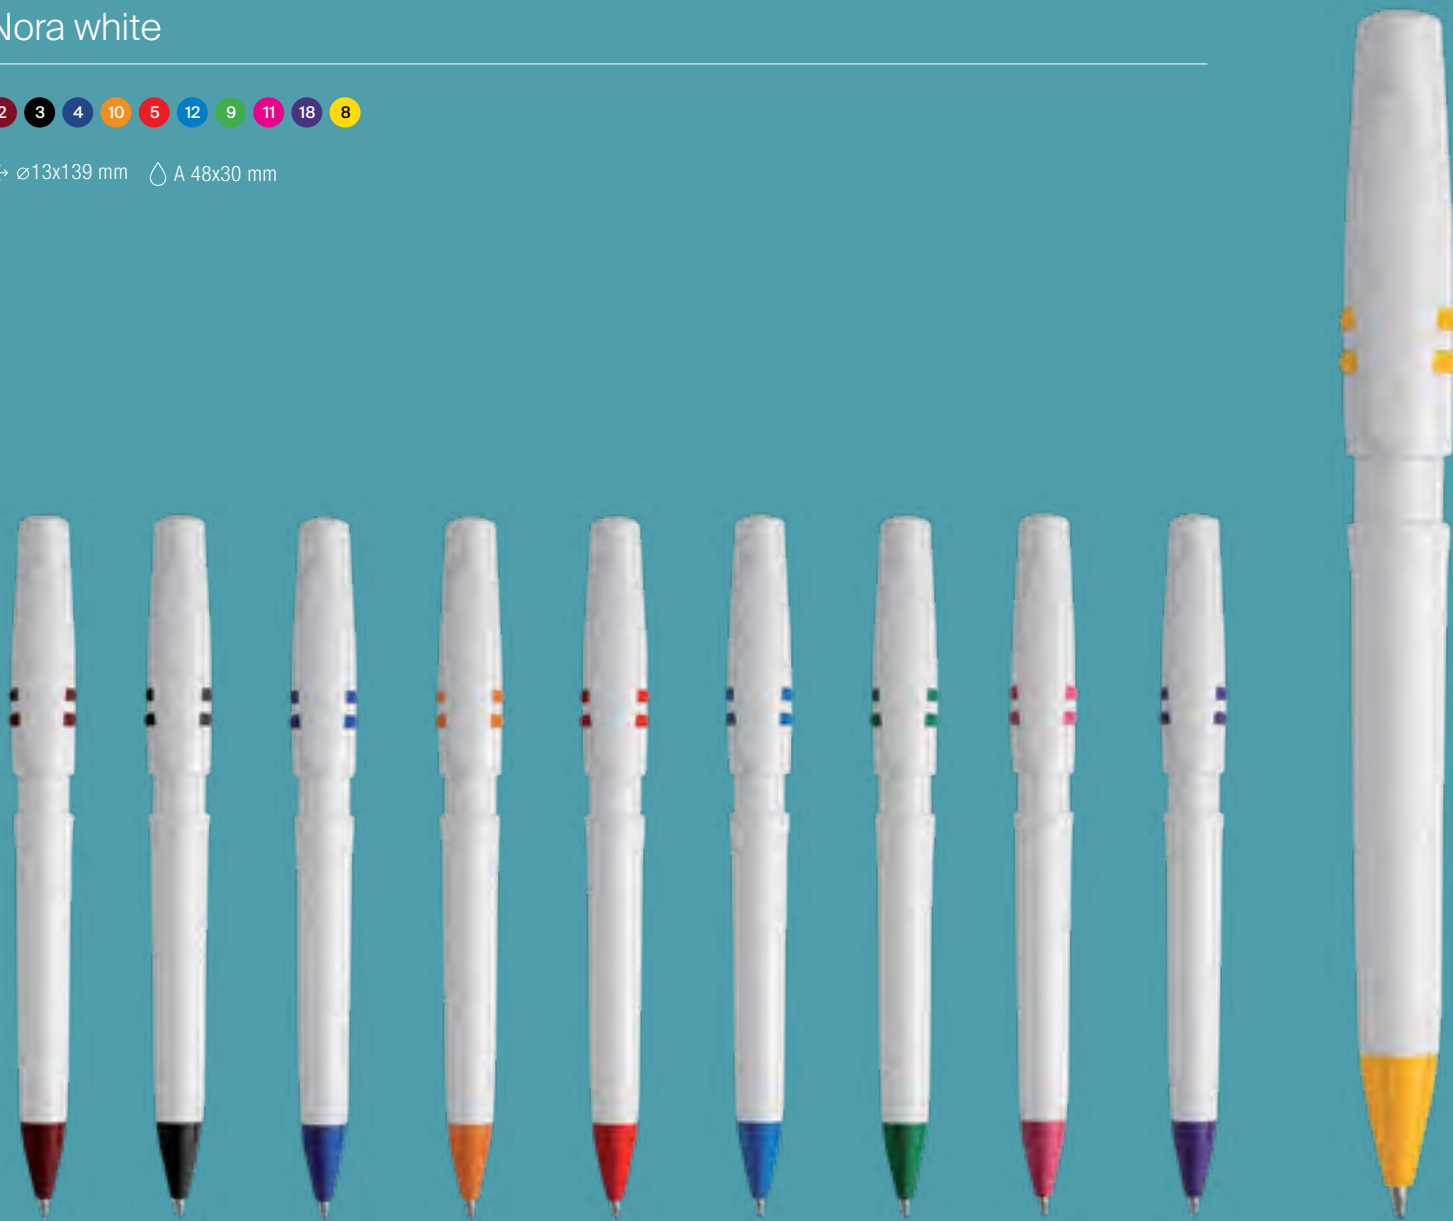

± ∅11x136 mm ∇ A 60x18 mm ▮ A 35x8 mm

Made in Italy

490

Nora white

± ∅13x139 mm △ A 48x30 mm

491

Nora extra

± ∅13x139 mm A 48x30 mm