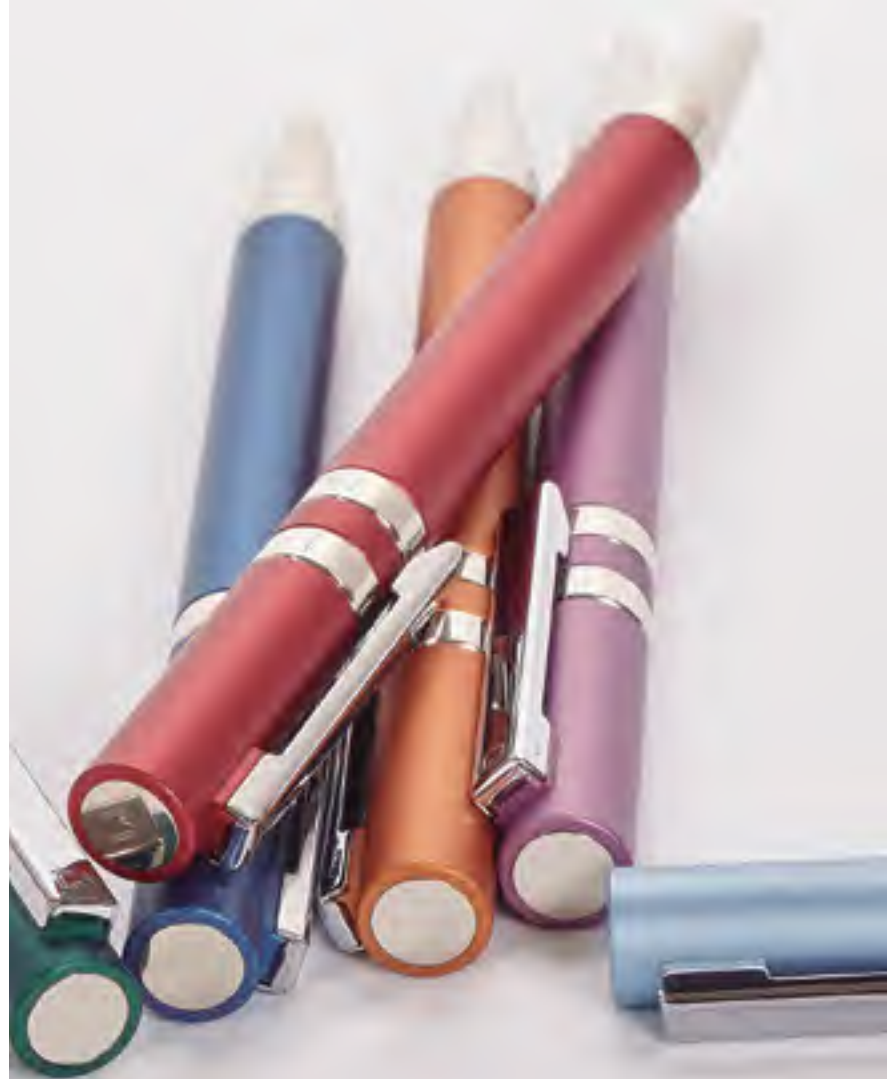

Made in Italy

1982

Ethic met

83 23 33 51 4 5 9 18

↕ ø10x140 mm   ♡ A 58x32 mm