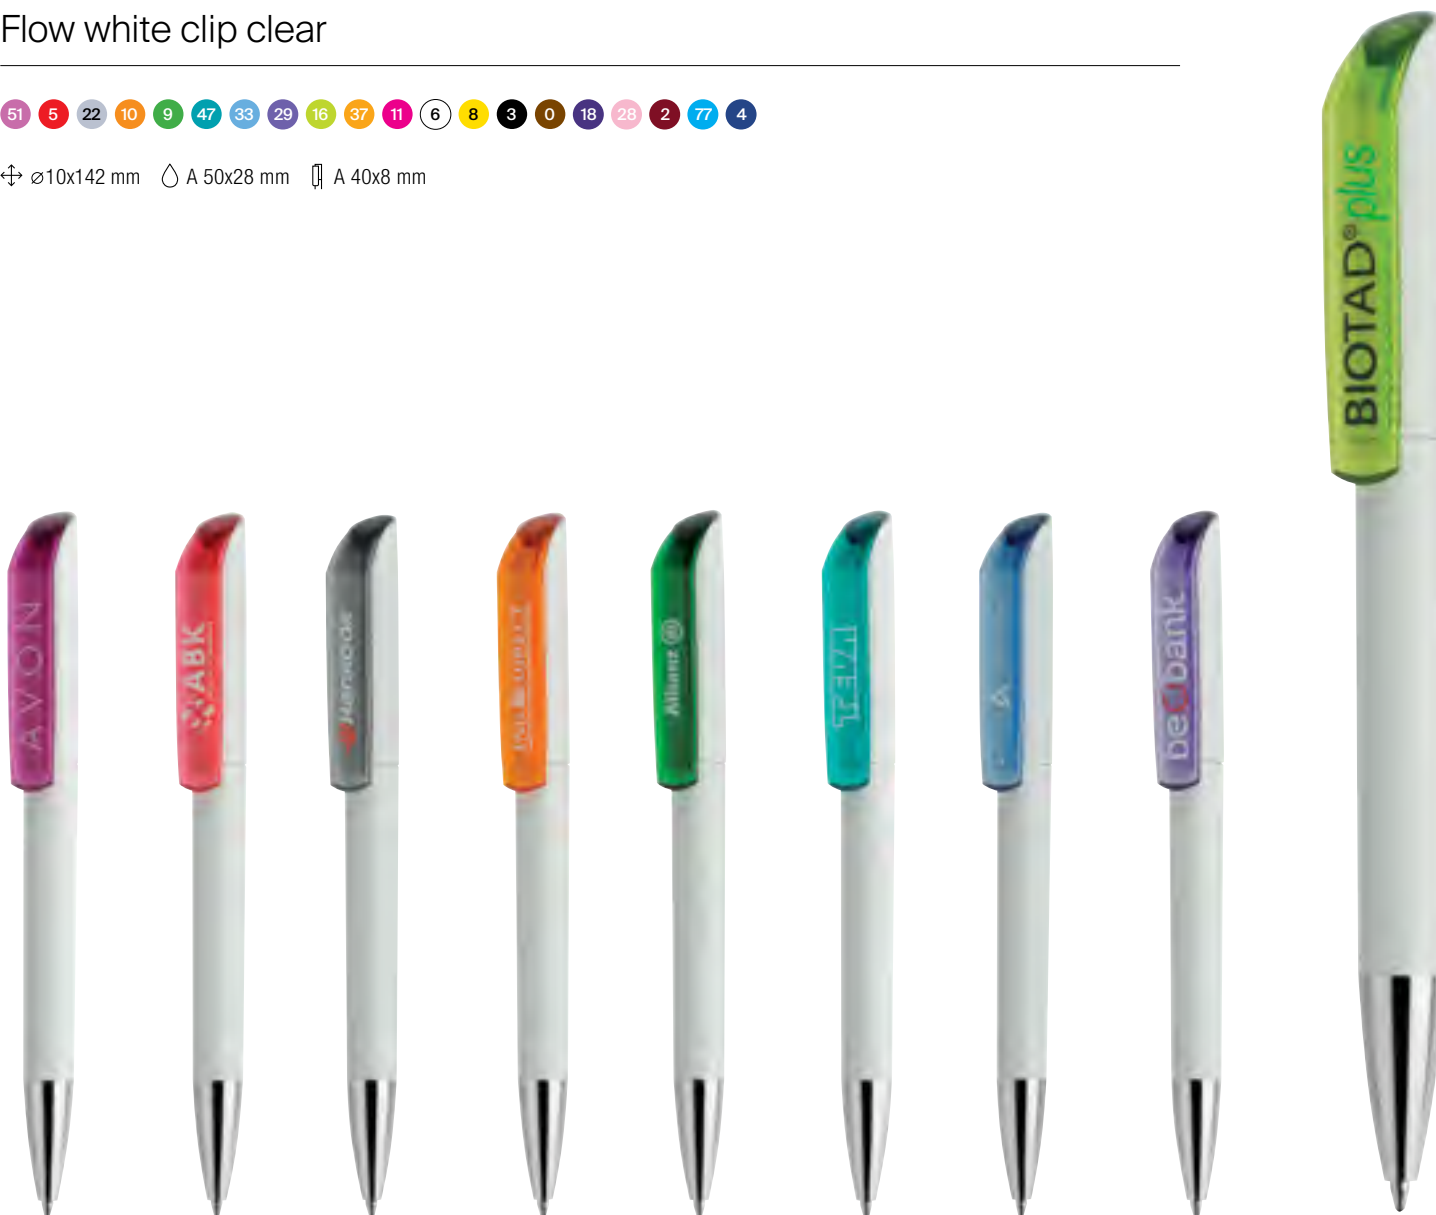

⇄ ø10x142 mm □ A 40x8 mm

TEXTURA

2772

Flow gom clear

⇄ ø10x142 mm □ A 40x8 mm

2771

Flow white clip clear

⊕ ∅10x142 mm ∅ A 50x28 mm ⊓ A 40x8 mm